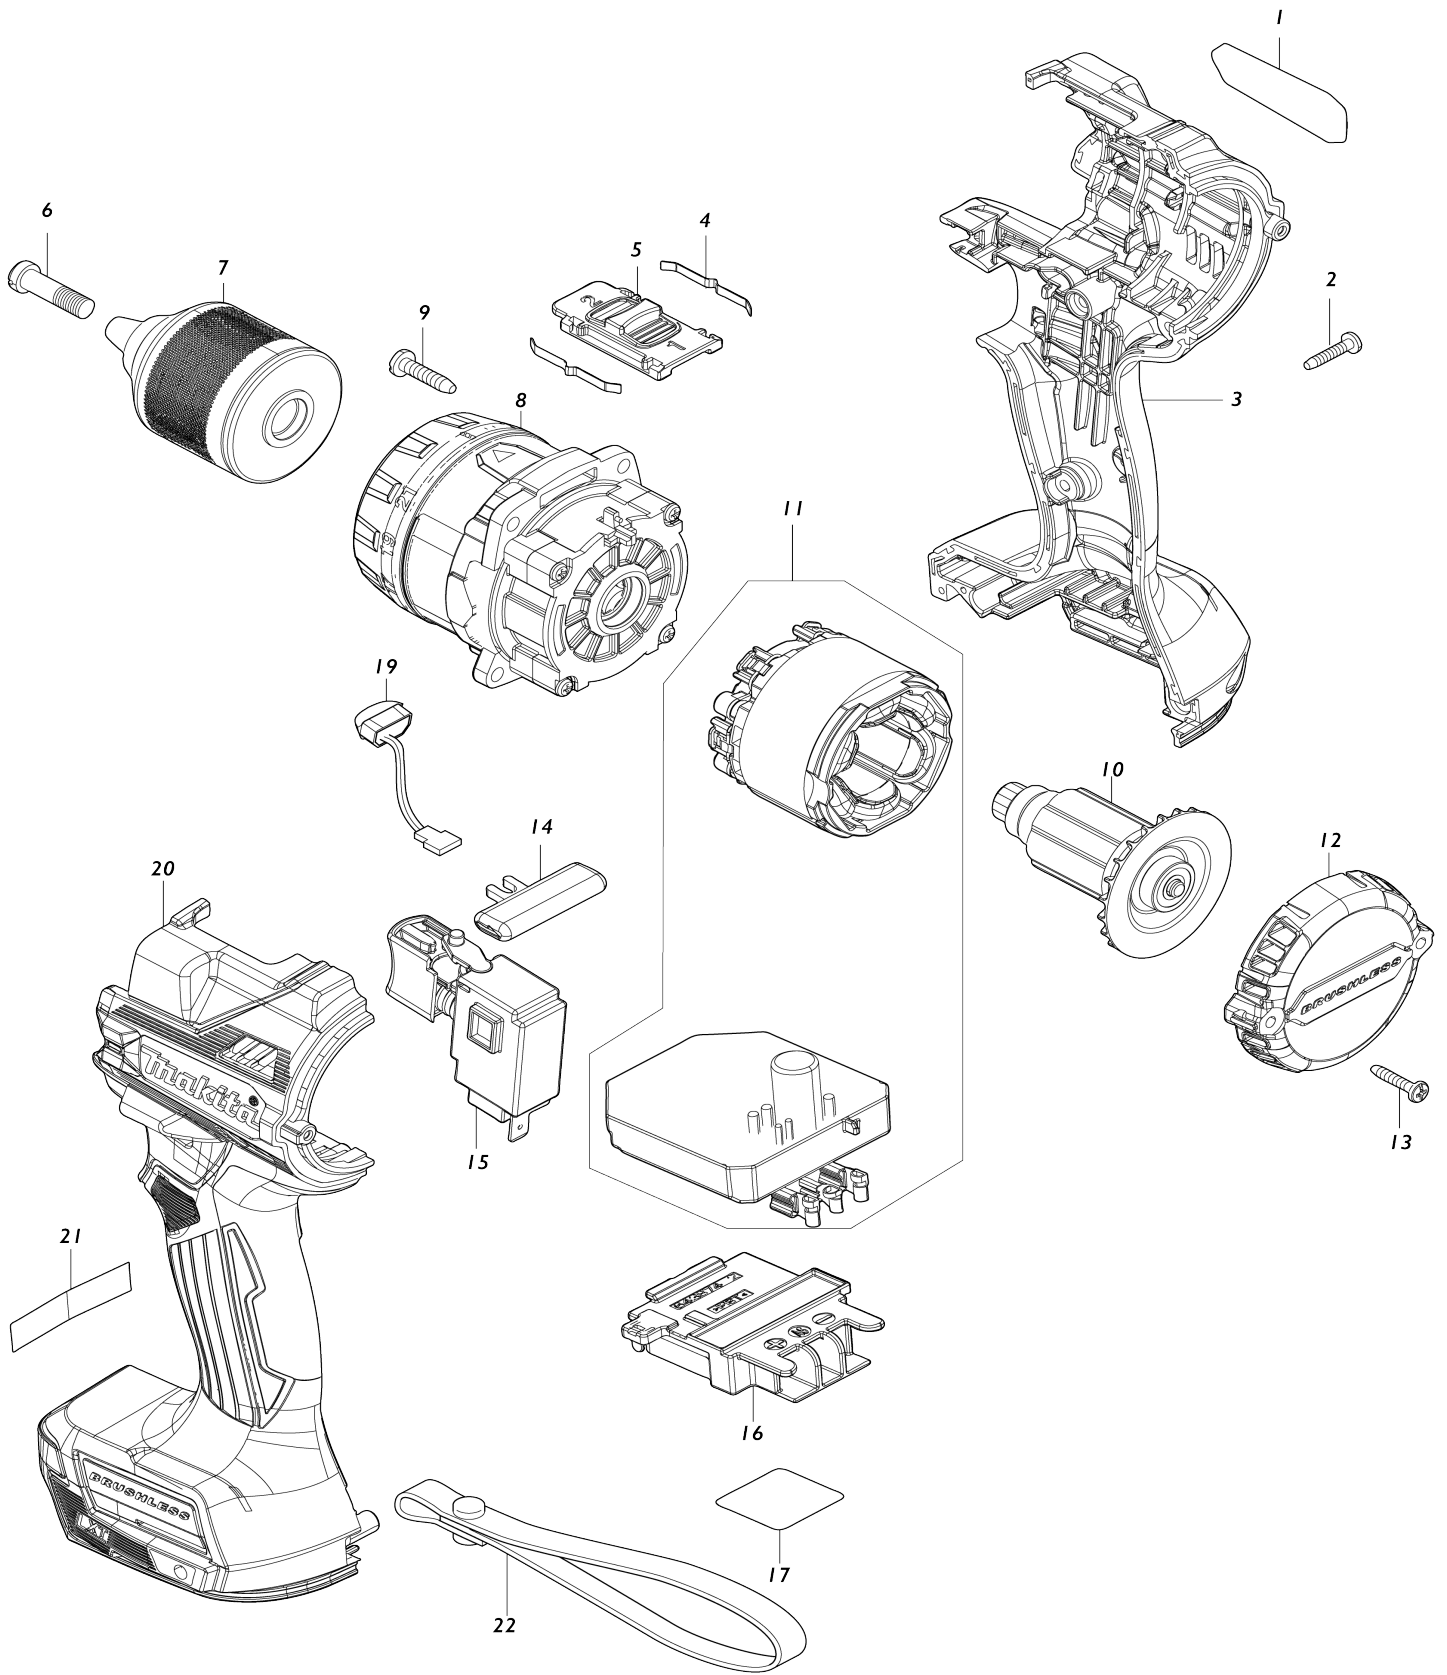

Model No.DDF486 CORDLESS HAMMER DRIVER DRILL

Model No.DDF486 CORDLESS HAMMER DRIVER DRILL

Item No.	Parts No.	Description
001	811B51-8	DDF486 NAME PLATE
002	266130-9	TAPPING SCREW BIND PT 3X16
003	183R83-4	HOUSING SET
C10	263005-3	RUBBER PIN 6
C20	252126-6	HEX. LOCK NUT M4-7
003		INC. 20
004	232220-0	LEAF SPRING
005	127494-5	SPEED CHANGE LEVER ASSEMBLY
C10	233438-6	COMPRESSION SPRING 4
006	251468-5	- FLAT HEAD SCREW M6X22
007	763252-1	KEYLESS DRILL CHUCK 13
008	127699-7	GEAR ASSEMBLY
008-1	122B69-7	GEAR ASSEMBLY
008-2	122D49-5	GEAR ASSEMBLY
009	266326-2	TAPPING SCREW 4X18
009-1	265B67-9	TAPPING SCREW 4X18
010	619656-4	ROTOR
010-1	619656-4	ROTOR
011	629A33-8	STATOR COMPLETE
011-1	629B79-0	STATOR COMPLETE
011-2	629C05-5	STATOR COMPLETE
011-3	629C97-4	STATOR COMPLETE
011-4	629D26-3	STATOR COMPLETE
011-5	629D46-7	STATOR COMPLETE
012	413405-9	REAR COVER
013	266130-9	TAPPING SCREW BIND PT 3X16
014	419041-9	F/R CHANGE LEVER
015	651443-5	SWITCH C3JR-4B
016	643874-2	TERMINAL
017	811B59-2	DDF486 SERIAL NO. LABEL
019	620549-0	LED CIRCUIT
020	183R83-4	HOUSING SET
C10	263005-3	RUBBER PIN 6
C20	252126-6	HEX. LOCK NUT M4-7
020		INC. 3
A01	127702-4	GRIP ASSEMBLY
C10	140U91-6	POLE COMPLETE
C20	140X19-2	ARM R COMPLETE
C30	266886-4	HEX. BOLT M8X65
C40	312A63-3	ARM L
C50	962055-2	RETAINING RING (INT) R-15
A01-1	122C02-5	GRIP ASSEMBLY
C10	140U91-6	POLE COMPLETE
C20	140X19-2	ARM R COMPLETE
C30	266886-4	HEX. BOLT M8X65
C40	312C73-2	ARM L
C50	962055-2	RETAINING RING (INT) R-15